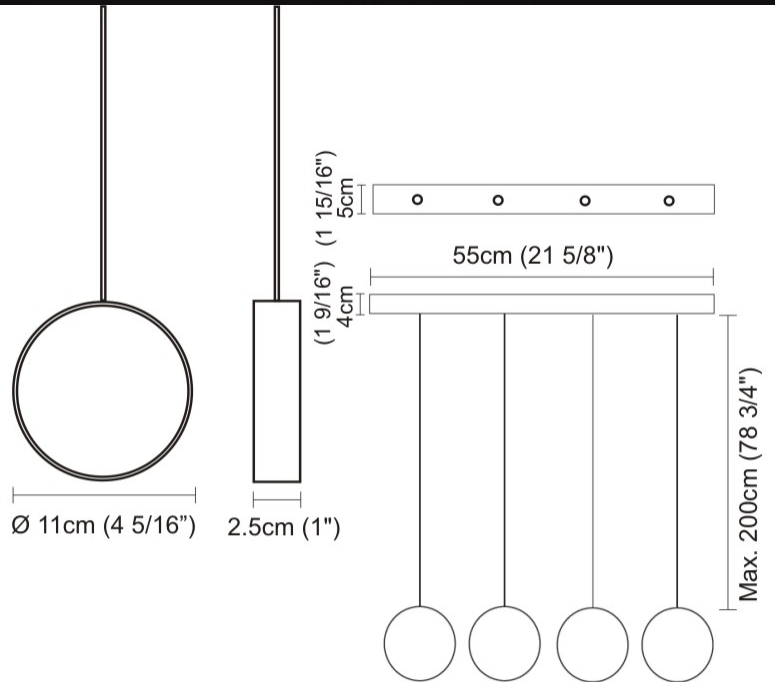

GENERAL

Series: Do Not Disturb _____
Brand: Knikerboker _____
Division: Design _____
Mounting Type: Suspension _____
Mounting Location: Ceiling _____
Subcategory: Ambient _____

PHYSICAL

Shape: Round _____
Length (mm): 550 _____
Length (in): 21 5/8 _____
Width (mm): 50 _____
Width (in): 2 _____
Light Distribution: Direct / Indirect _____
Diffuser: Opal _____
Fixture Finish: [EWH](#) / [EBK](#) / [MAN](#) / [COF](#) / [PRD](#) / [SLF](#) / [GLF](#) / [CLF](#) / [BRL](#) _____
Fixture Material: Aluminum _____
Cable Details: Silicon Coaxial Cable 1500mm / 59 1/16" _____

ELECTRICAL

Lamp Type: LED _____
Input Wattage (W): 32 _____
Total Output Wattage (W): 28 _____
Dimming: 0-10V Dimming / Phase Dimming (120Vac Only) _____
Driver Included: Yes _____
Driver Location: Integrated _____
Driver Type: Constant Voltage - Universal _____
Driver Class: Class 2 _____
Input Voltage (V): 120 - 277 _____
Output Voltage (V): 24 _____
Upon Request: (Not included - see components) Remote: Phase dimming @120Vac only / (Included) Integral: 0-10Vdc dimming / 277Vac _____

LED

Number of LEDs: 4 _____
Color Temperature (°K): 3000 _____
Max. Delivered Lumen (lm): 4000 _____
CRI: >85 CRI _____
Lamp Life (hrs): 50000 _____

OPTICAL

RATINGS AND CERTIFICATIONS

Certified By: Certified for North American Standards _____
IP rating: IP20 _____