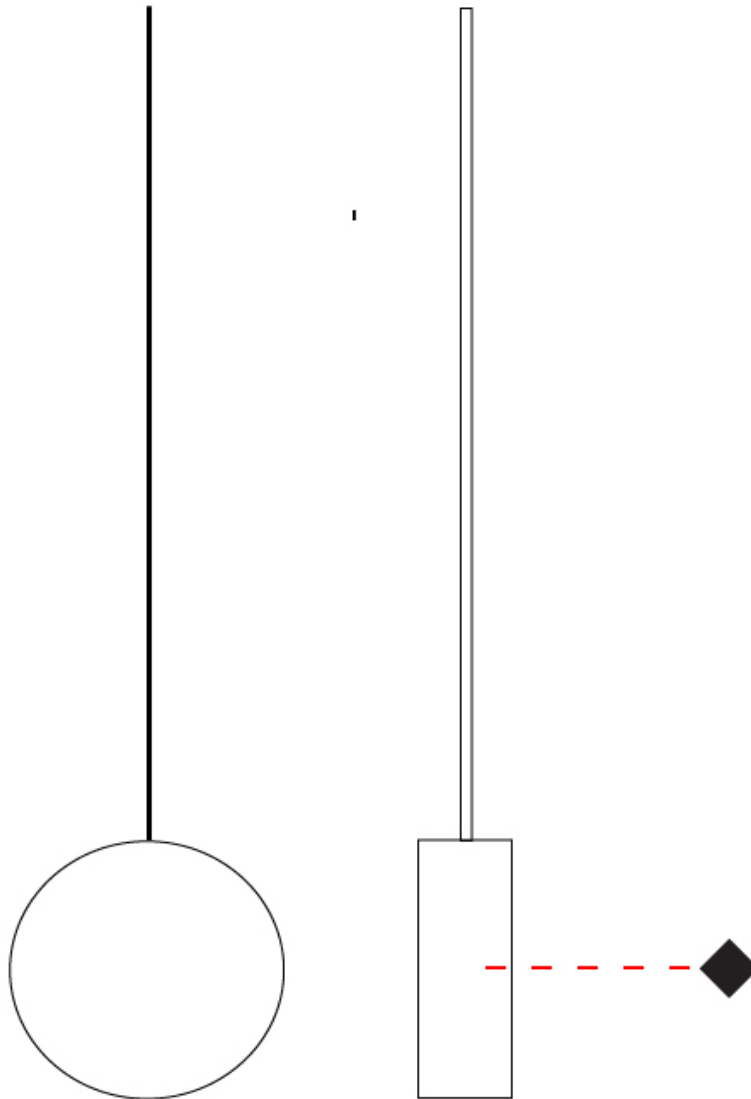

DO NOT DISTURB SUSPENSION

D131057-

PROJECT

TYPE

SPECIFIER

QUANTITY

DATE

D