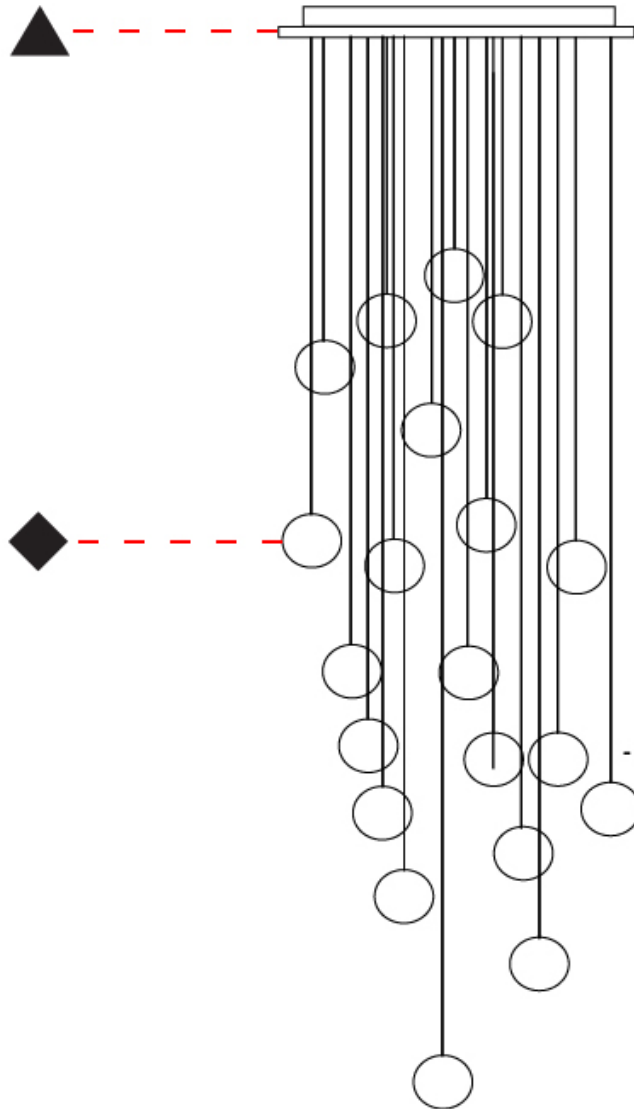

DO NOT DISTURB SUSPENSION

D131125-

PROJECT

TYPE

SPECIFIER

QUANTITY

DATE

D