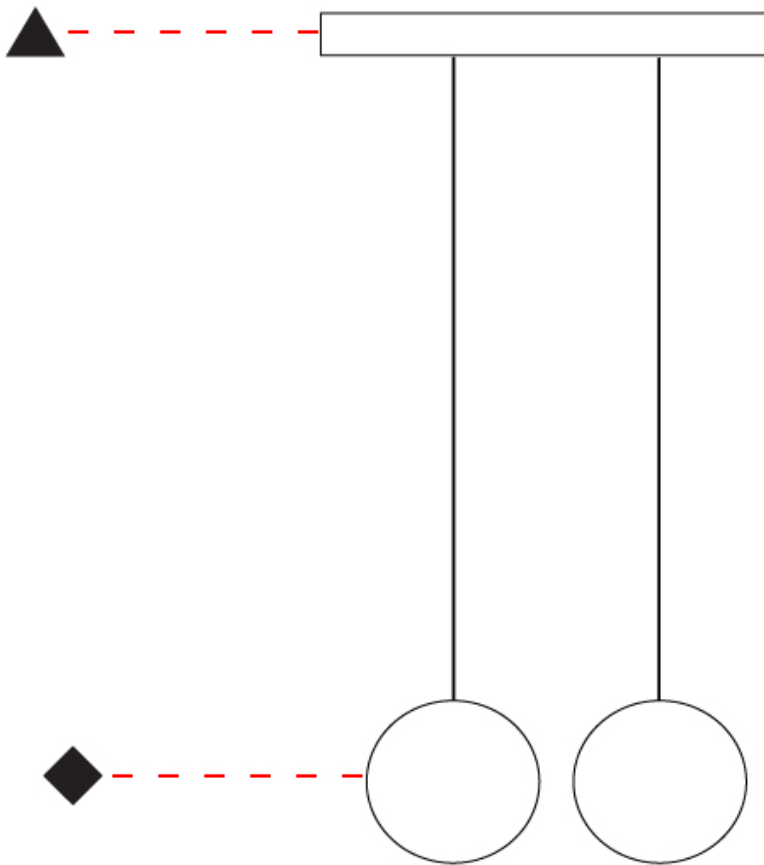

DO NOT DISTURB SUSPENSION

D131113-

PROJECT _____

TYPE _____

SPECIFIER _____

QUANTITY _____

DATE _____

D