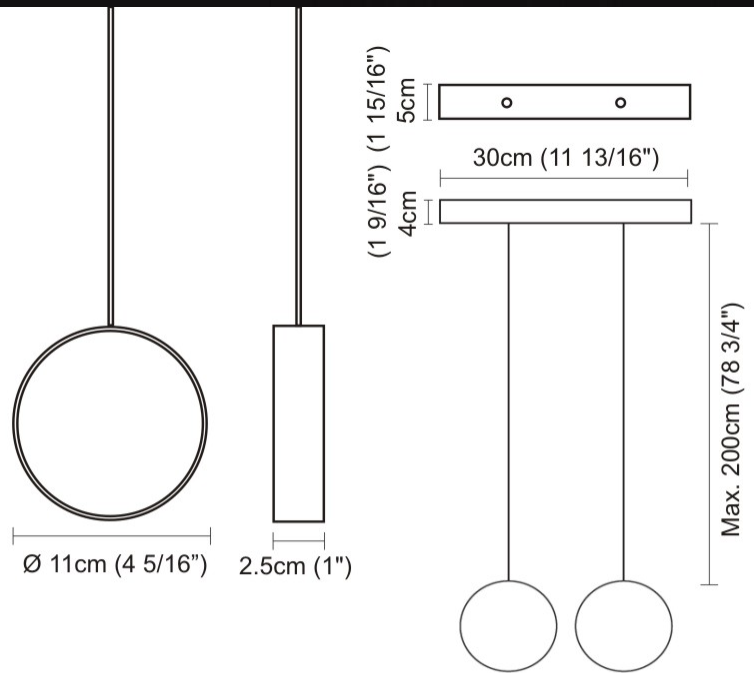

DO NOT DISTURB SUSPENSION

D131113-

base number _____
Finish _____
Options _____

1. To build a product code in our configurator select the specify button on the base model # product page
2. To build a manual product code on this datasheet choose from the options listed below in blue font and add the suffix to the base model #

GENERAL

Series: Do Not Disturb
Brand: Knikerboker
Division: Design
Mounting Type: Suspension
Mounting Location: Ceiling
Subcategory: Ambient

PHYSICAL

Shape: Round
Length (mm): 300
Length (in): 11 ¹³/₁₆
Width (mm): 45
Width (in): 1 ³/₄
Light Distribution: Direct / Indirect
Diffuser: Opal
Fixture Finish: [EWH](#) / [EBK](#) / [MAN](#) / [COF](#) / [PRD](#) / [SLF](#) / [GLF](#) / [CLF](#) / [BRL](#)
Fixture Material: Metal
Cable Details: Silicon Coaxial Cable 1500mm / 59 1/16"

ELECTRICAL

Lamp Type: LED
Input Wattage (W): 16
Total Output Wattage (W): 14
Dimming: 0-10V Dimming / Phase Dimming (120Vac Only)
Driver Included: Yes
Driver Type: Constant Voltage - 120 / 277Vac
Driver Class: Class 2
Input Voltage (V): 120 - 277
Output Voltage (V): 24
Upon Request: 0-10Vdc dimming / Phase dimming @120Vac only / 277Vac

LED

Number of LEDs: 2
Color Temperature (°K): 3000
Max. Delivered Lumen (lm): 2000
CRI: >85 CRI
Lamp Life (hrs): 50000

OPTICAL

RATINGS AND CERTIFICATIONS

Certified By: Certified for North American Standards
IP rating: IP20