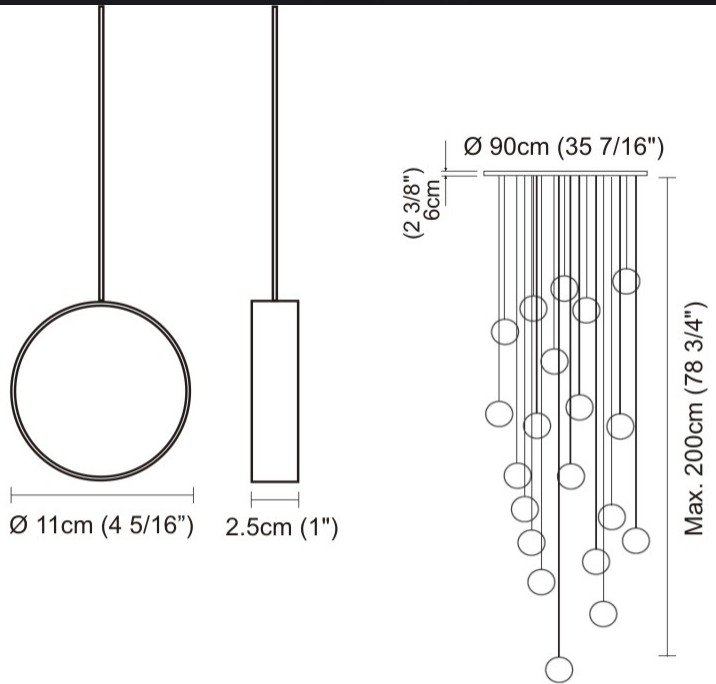

1. To build a product code in our configurator select the specify button on the base model # product page
2. To build a manual product code on this datasheet choose from the options listed below in blue font and add the suffix to the base model #

GENERAL

Series: Do Not Disturb
Brand: Knikerboker
Division: Design
Mounting Type: Suspension
Mounting Location: Ceiling
Subcategory: Ambient

PHYSICAL

Shape: Round
Diameter (mm): 900
Diameter (in): 35 7/16
Max. Overall Height (mm): 2000
Max. Overall Height (in): 78 3/4
Light Distribution: Direct / Indirect
Diffuser: Opal
Fixture Finish: EWH / EBK / MAN / COF / PRD / SLF / GLF / CLF / BRL
Fixture Material: Aluminum
Cable Details: Silicon Coaxial Cable 10 Cables Of 1500mm / 59 1/16" 10 Cables Of 2000mm / 78 3/4"

ELECTRICAL

Lamp Type: LED
Input Wattage (W): 160
Total Output Wattage (W): 140
Dimming: 0-10V Dimming / Phase Dimming (120Vac Only)
Driver Included: Yes
Driver Location: Integrated
Driver Type: Constant Voltage - Universal
Driver Class: Class 2
Input Voltage (V): 120 - 277
Output Voltage (V): 24
Upon Request: (Not included - see components) Remote: Phase dimming @120Vac only / (Included) Integral: 0-10Vdc dimming / 277Vac

LED

Number of LEDs: 20
Color Temperature (°K): 3000
Max. Delivered Lumen (lm): 2000
CRI: >85 CRI
Lamp Life (hrs): 50000

OPTICAL

RATINGS AND CERTIFICATIONS

Certified By: Certified for North American Standards
IP rating: IP20